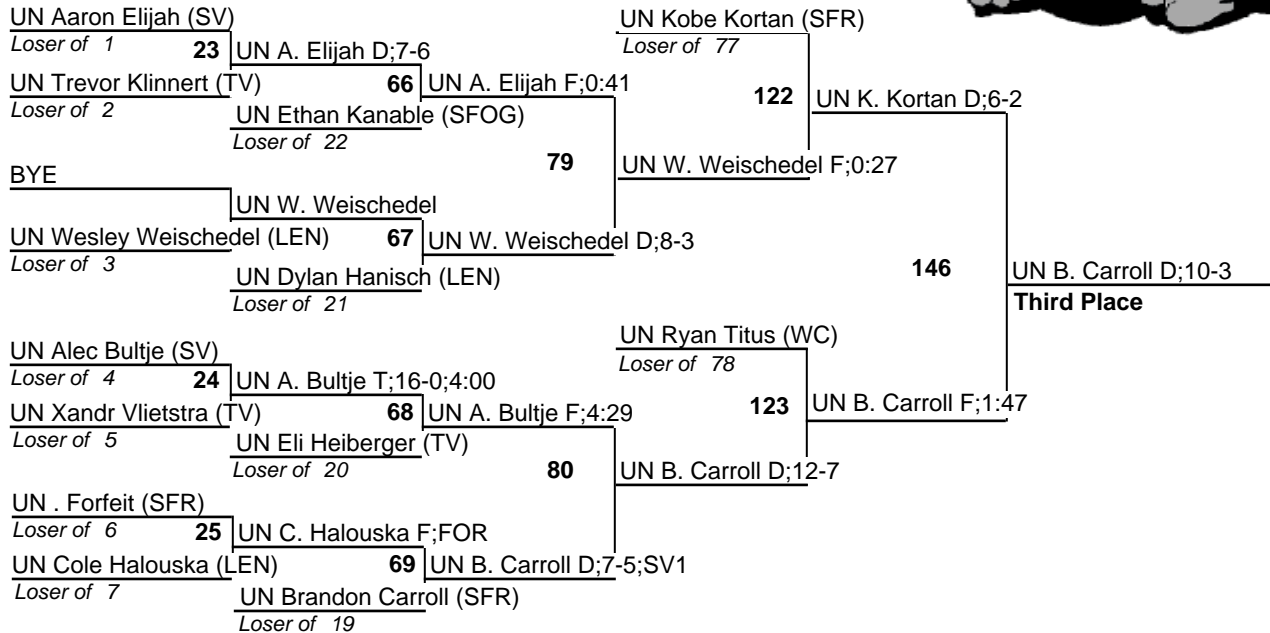

2012 Madison JV Invitational Wrestling Tournament

January 7, 2012

97

2012 Madison JV Invitational Wrestling Tournament

January 7, 2012

106

2012 Madison JV Invitational Wrestling Tournament

January 7, 2012

113

2012 Madison JV Invitational Wrestling Tournament

January 7, 2012

120

2012 Madison JV Invitational Wrestling Tournament

January 7, 2012

126

2012 Madison JV Invitational Wrestling Tournament