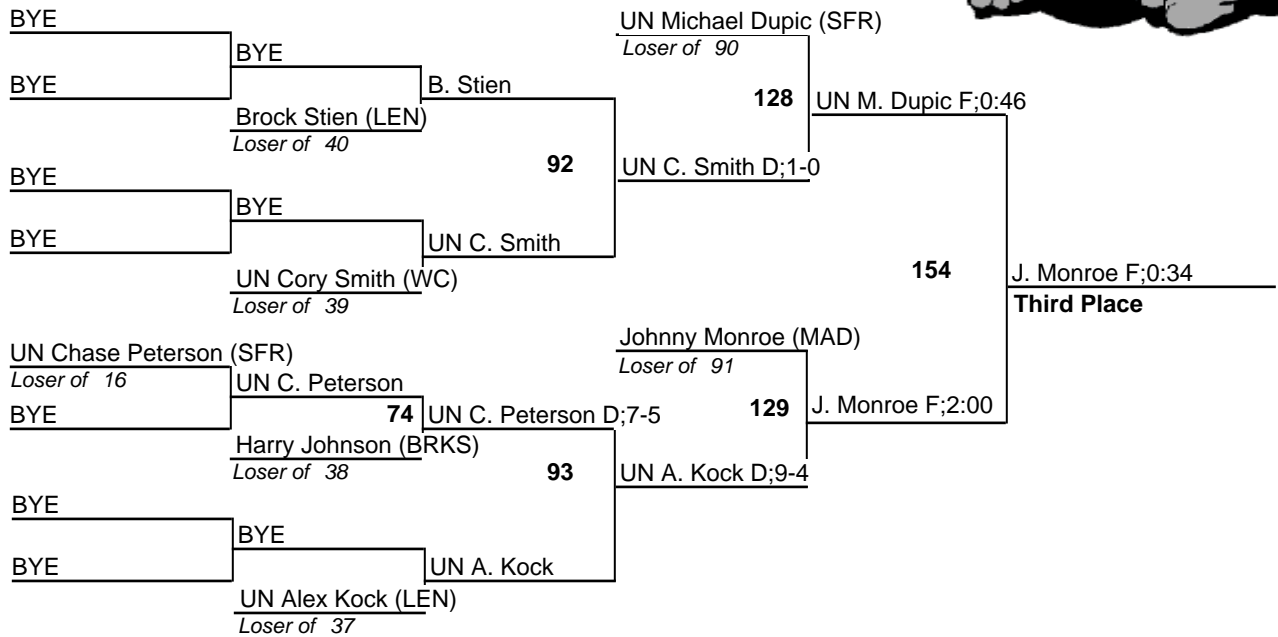

2012 Madison JV Invitational Wrestling Tournament

January 7, 2012

97

2012 Madison JV Invitational Wrestling Tournament

January 7, 2012

106

2012 Madison JV Invitational Wrestling Tournament

January 7, 2012

113

2012 Madison JV Invitational Wrestling Tournament

January 7, 2012

120

2012 Madison JV Invitational Wrestling Tournament

January 7, 2012

126

2012 Madison JV Invitational Wrestling Tournament

January 7, 2012

132

2012 Madison JV Invitational Wrestling Tournament

January 7, 2012

138

2012 Madison JV Invitational Wrestling Tournament

January 7, 2012

145