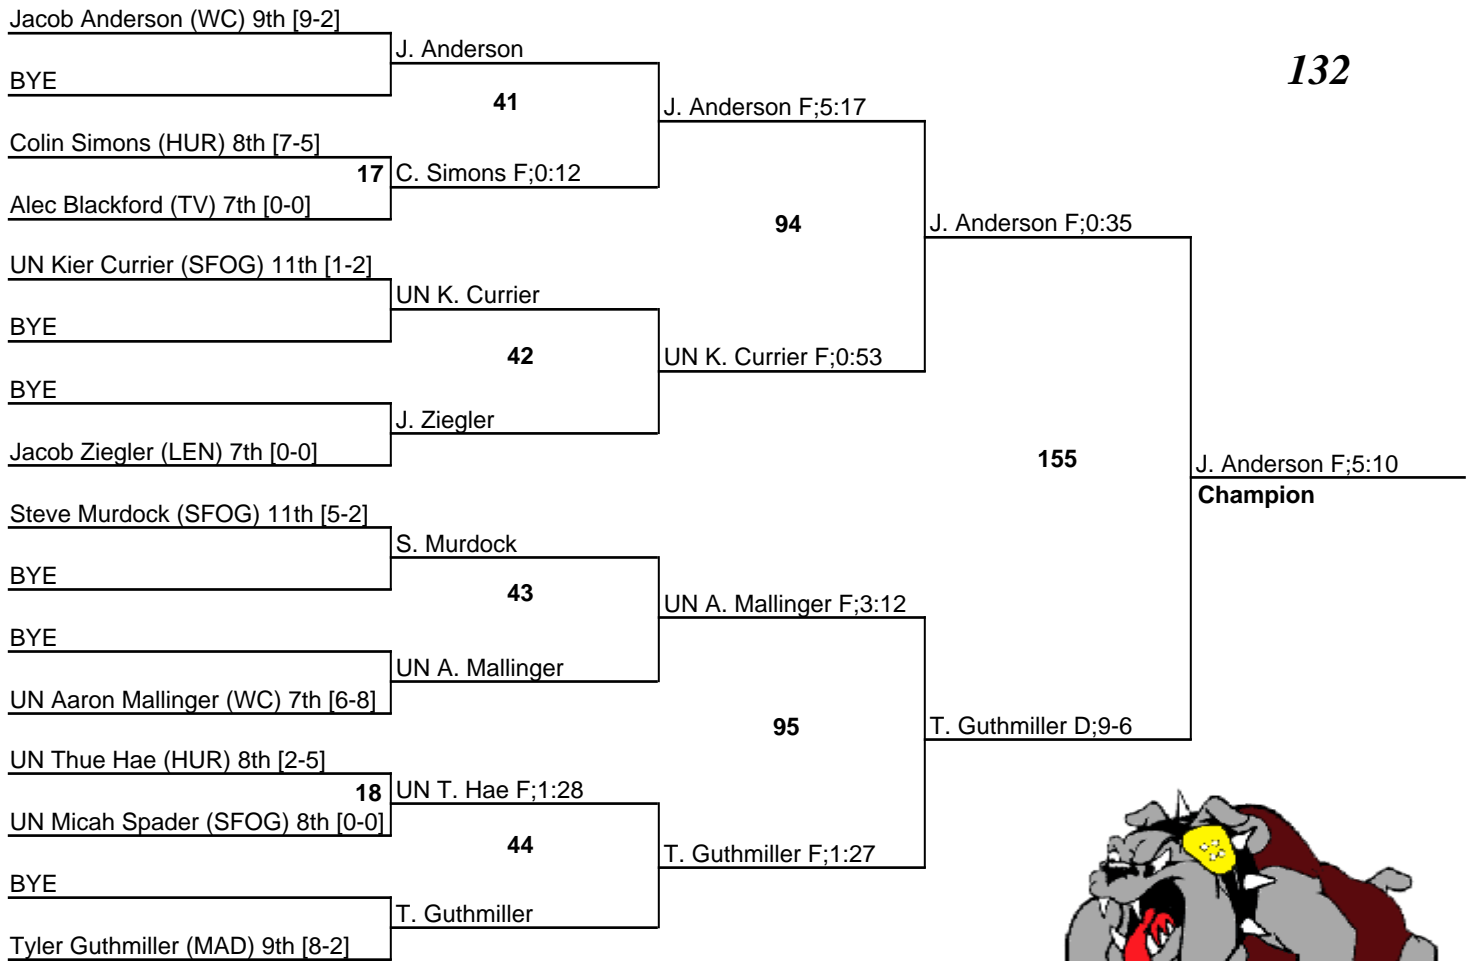

113

2012 Madison JV Invitational Wrestling Tournament

January 7, 2012

120

2012 Madison JV Invitational Wrestling Tournament

January 7, 2012

126

2012 Madison JV Invitational Wrestling Tournament

January 7, 2012

132

2012 Madison JV Invitational Wrestling Tournament

January 7, 2012

138

2012 Madison JV Invitational Wrestling Tournament

January 7, 2012

145