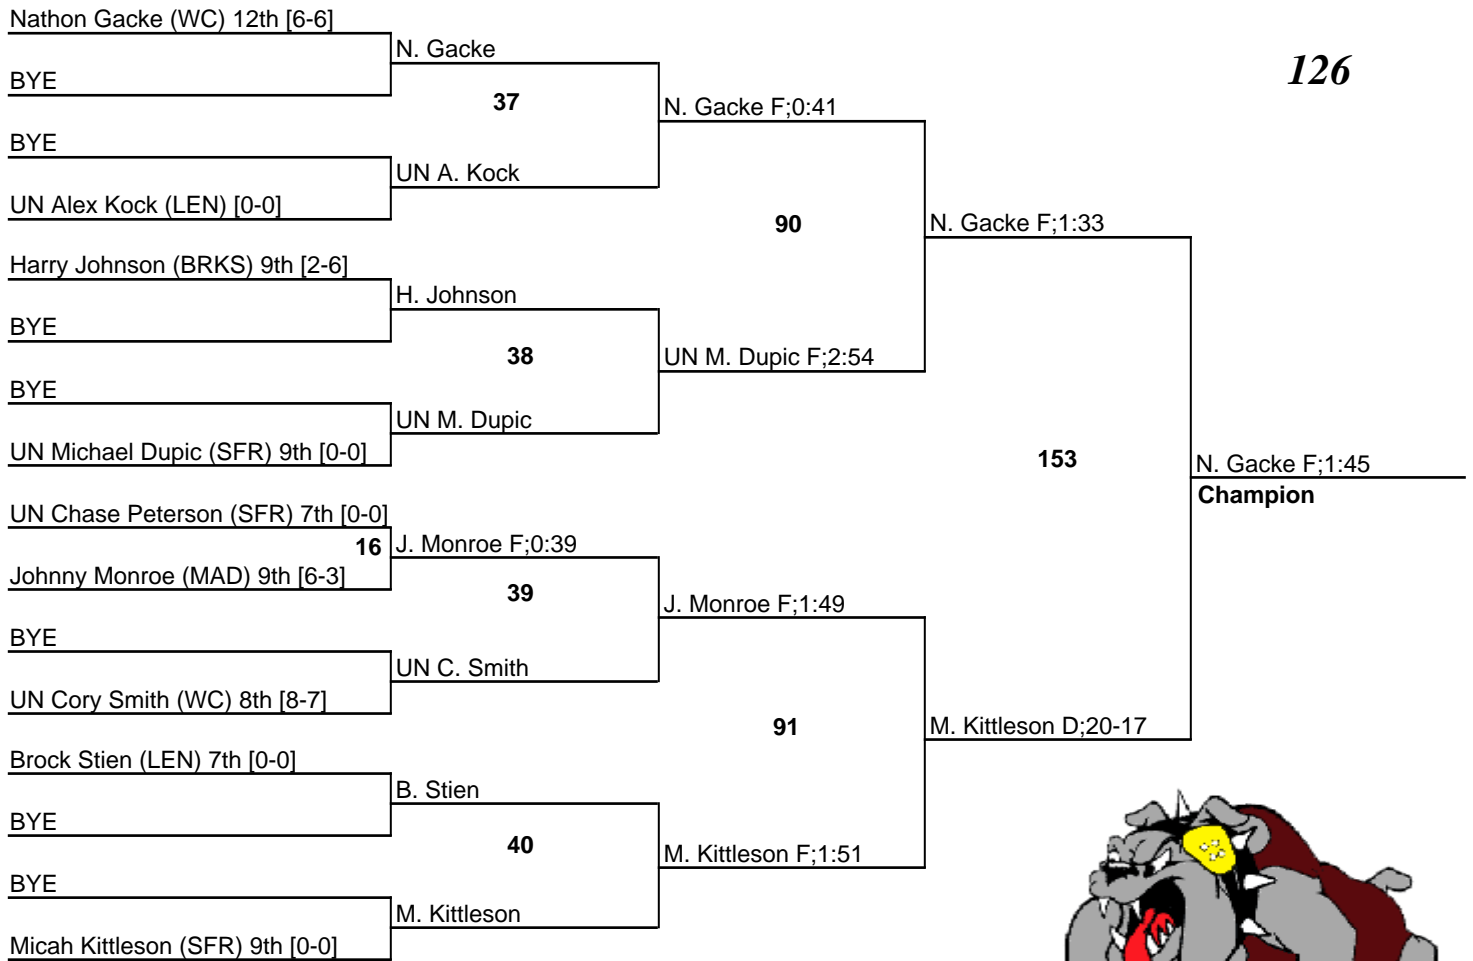

2012 Madison JV Invitational Wrestling Tournament

January 7, 2012

97

2012 Madison JV Invitational Wrestling Tournament

January 7, 2012

106

2012 Madison JV Invitational Wrestling Tournament

January 7, 2012

113

2012 Madison JV Invitational Wrestling Tournament

January 7, 2012

120

2012 Madison JV Invitational Wrestling Tournament

January 7, 2012

126

2012 Madison JV Invitational Wrestling Tournament

January 7, 2012

132

2012 Madison JV Invitational Wrestling Tournament

January 7, 2012

138

2012 Madison JV Invitational Wrestling Tournament

January 7, 2012

145