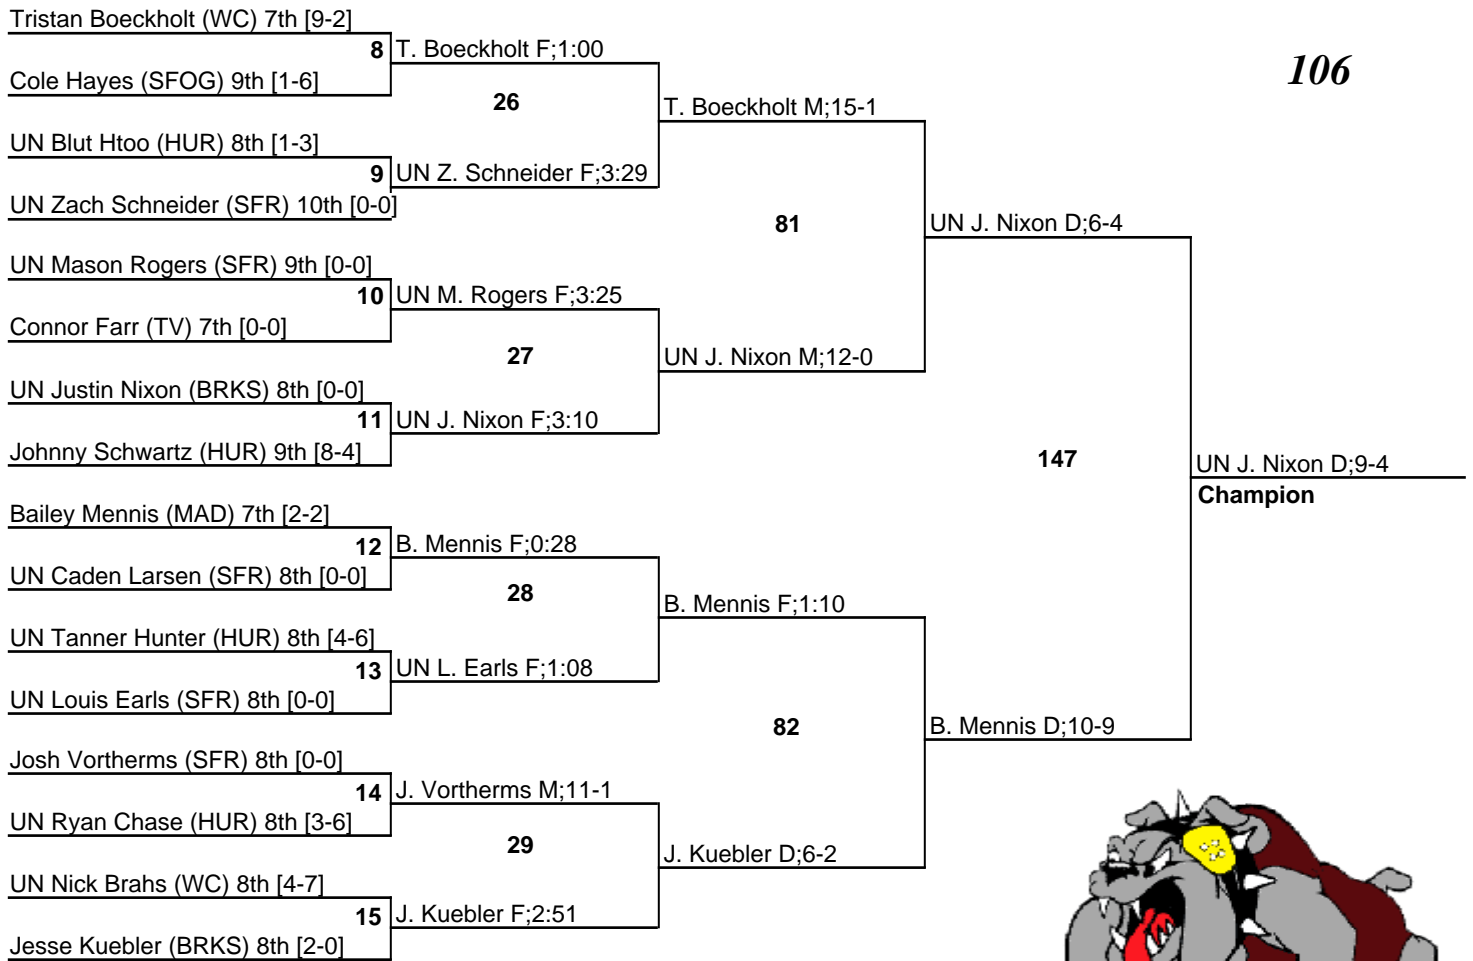

2012 Madison JV Invitational Wrestling Tournament

January 7, 2012

97

2012 Madison JV Invitational Wrestling Tournament

January 7, 2012

106

2012 Madison JV Invitational Wrestling Tournament

January 7, 2012

113

2012 Madison JV Invitational Wrestling Tournament

January 7, 2012

120

2012 Madison JV Invitational Wrestling Tournament

January 7, 2012

126

2012 Madison JV Invitational Wrestling Tournament

January 7, 2012

132

2012 Madison JV Invitational Wrestling Tournament

January 7, 2012

138

2012 Madison JV Invitational Wrestling Tournament

January 7, 2012

145