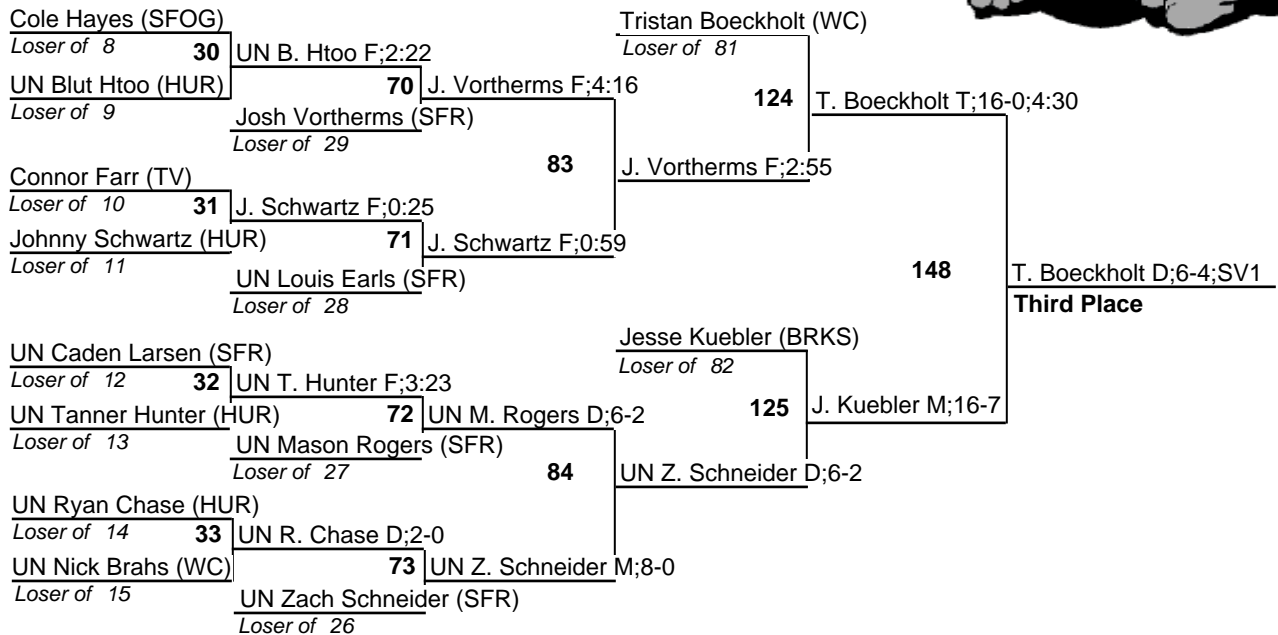

2012 Madison JV Invitational Wrestling Tournament

January 7, 2012

97

2012 Madison JV Invitational Wrestling Tournament

January 7, 2012

106

2012 Madison JV Invitational Wrestling Tournament

January 7, 2012

113

2012 Madison JV Invitational Wrestling Tournament

January 7, 2012

120

2012 Madison JV Invitational Wrestling Tournament

January 7, 2012

126

2012 Madison JV Invitational Wrestling Tournament